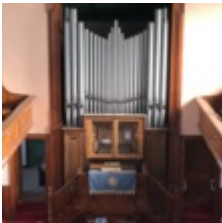

pipeorgan offer - Walker & Sons 13//II+P

version: Fri, 03 Apr 2020 05:09:02 +0200. All rights reserved.

For a recent version of this document please refer to the following url:
<http://www.pipeorgans.eu/en/pipeorgans/Walker-und-Sons-13--II-P>

General data:

Year of construction:	1925
number of manuals:	2
manuals:	C-c^{'''}
pedal:	C-f
system:	electrical
stop action mechanism:	electrical
Register:	13
Principle-base:	8
height:	470 cm
width:	300 cm
depth:	300 cm