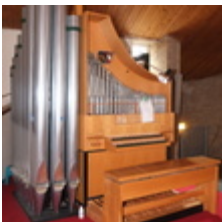

couplers:

Normalkoppeln, MIDI-out

remarks:

A cleaning took place in 2013 and a MIDI interface was installed.