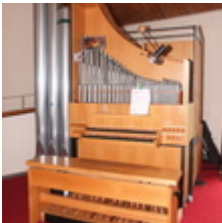

General data:

Year of construction:	1979
number of manuals:	2
manuals:	C-g ^{'''}
pedal:	C-f [']
system:	mechanical
stop action mechanism:	mechanical
Register:	12
Principle-base:	4
height:	266 cm
width:	190 cm
depth:	215 cm