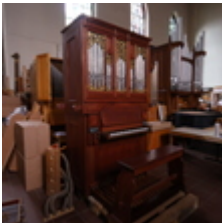

General data:

Year of construction:	1993
number of manuals:	1
manuals:	C-g'''
pedal:	C-g'
system:	mechanical
stop action mechanism:	mechanical
Register:	8
Principle-base:	4
height:	236 cm
width:	150 cm
depth:	147 cm