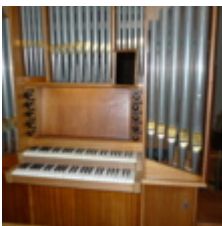

II Manual
Quintadena 8'
Roerfluit 4'
Quint 2 2/3' ab f°
Praestant 2'

Pedal
Subbus 16'

couplers:

Koppeln
I-Ped, II-Ped
Manualkoppel

remarks:

Dutch organ by an unknown builder, currently used as a choir organ, but very softly voiced - can be used perfectly as house organ.