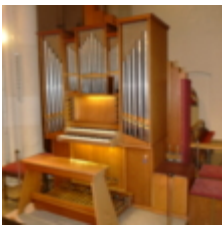

disposition:

I Manual
Roerfluit 8'
Prestant 4'
Woudfluit 2'
Mixtur II