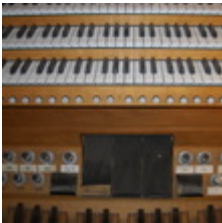

disposition:

Manual I:
Rohrflöte 8'
Prinzipal 4'
Nasat 2 2/3'
Hohlflöte 2'
Hochmixtur 1' 4 fach