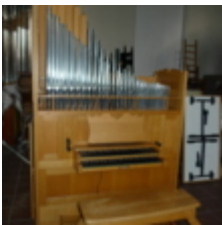

General data:

Year of construction:	1984
number of manuals:	2
manuals:	C-g'''
pedal:	C-f'
system:	mechanical
stop action mechanism:	mechanical
Register:	3
height:	285 cm
width:	160 cm
depth:	160 cm