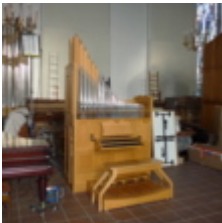

pipeorgan offer - Graf 3/II+P

version: Fri, 03 Apr 2020 05:21:51 +0200. All rights reserved.

For a recent version of this document please refer to the following url:

<http://www.pipeorgans.eu/en/pipeorgans/Graf-3-II-P>