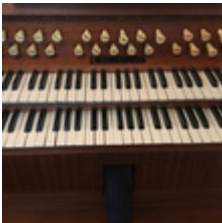

General data:

Year of construction:	1969
number of manuals:	2
manuals:	C-c^{'''}
pedal:	C-g'
system:	electrical
stop action mechanism:	electrical
Register:	27
Principle-base:	8
height:	260 cm
width:	190 cm
depth:	200 cm