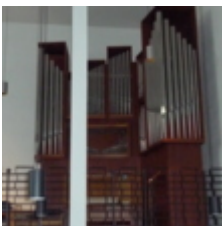

### disposition:

I Hauptwerk  
Prinzipal 8'  
Rohrflöte 8'  
Oktave 4'  
Nasard 2 2/3'  
Waldflöte 2'  
Mixture IV  
Trompete 8'

Brustwerk  
Gedackt 8'  
Blockflöte 4'  
Prinzipal 2'  
Quinte 1 1/3'  
Scharff III  
Regal 8'  
Tremulant

Pedal  
Subbass 16'  
Prinzipal 8'  
Gemshorn 4'  
Rauschpfeife III  
Posaune 16'

**couplers:**

Koppeln  
II-Ped, I-Ped, II-I

**remarks:**

Colorfull and beautiful organ from the workshop of Alfred Führer, well maintained and technically in very good condition. The organ was regularly used in concert and worship and is sold due to the closure of the church.