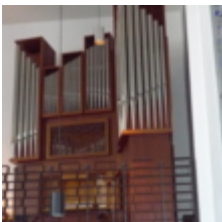

### disposition:

I Hauptwerk  
Prinzipal 8'  
Rohrflöte 8'  
Oktave 4'  
Nasard 2 2/3'  
Waldflöte 2'  
Mixture IV  
Trompete 8'

Brustwerk  
Gedackt 8'  
Blockflöte 4'  
Prinzipal 2'  
Quinte 1 1/3'  
Scharff III  
Regal 8'  
Tremulant

Pedal  
Subbass 16'  
Prinzipal 8'  
Gemshorn 4'  
Rauschpfeife III  
Posaune 16'

**couplers:**

Koppeln  
II-Ped, I-Ped, II-I

**remarks:**

Colorfull and beautiful organ from the workshop of Alfred Führer, well maintained and technically in very good condition. The organ was regularly used in concert and worship and is sold due to the closure of the church.