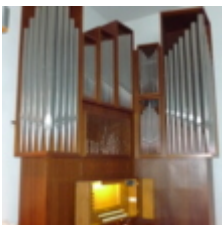

disposition:

I Hauptwerk
Prinzipal 8'
Rohrflöte 8'
Oktave 4'
Nasard 2 2/3'
Waldflöte 2'
Mixture IV
Trompete 8'