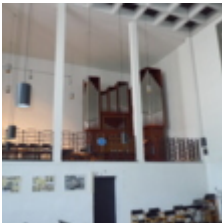

pipeorgan offer - Führer 18/II+P

version: Thu, 21 Nov 2019 20:16:11 +0100. All rights reserved.

For a recent version of this document please refer to the following url:

<http://www.pipeorgans.eu/en/pipeorgans/Fuehrer-18-II-P>