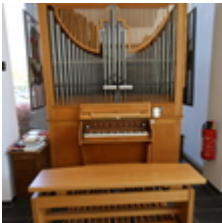

pipeorgan offer - Positiv 6/I+P

version: Thu, 30 Apr 2026 12:47:11 +0200. All rights reserved.

For a recent version of this document please refer to the following url:
<http://www.pipeorgans.eu/en/pipeorgans/(6)Positiv-6-I-P>