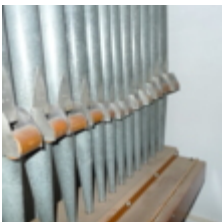

dyspozycja:

Trumpet 8'	61 pipes
Open Diapason 16'	85 pipes
Tibia Clausa 8'	73 pipes
Salicional 8'	73 pipes
Flute 16'	97 pipes
Vox Humana 8'	61 pipes
Cathedral Chimes	18 notes
Xylophone	37 notes
Glockenspiel	30 notes
Chrysoglott	49 notes

PEDAL

16'Bass
16'Bourdon
8'Trumpet
8'Open Diapason
8'Tibia Clausa
8'Flute
8'Cello

Pedal Second Touch
Bass Drum
Kettle Drum
Cymbal
Crash Cymbal

ACCOMPANIMENT

16'Contra Viol (TC)
16'Vox Humana (TC)
8'Trumpet
8'Open Diapason