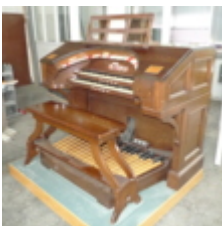

Pedal Second Touch	
Bass Drum	
Kettle Drum	
Cymbal	
Crash Cymbal