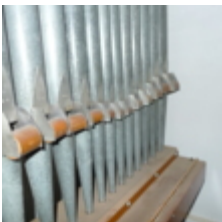

ACCOMPANIMENT	
16'Contra Viol (TC)	
16'Vox Humana (TC)	
8'Trumpet	
8'Open Diapason