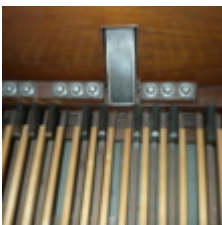

PEDAL	
16'Bass	
16'Bourdon	
8'Trumpet	
8'Open Diapason	
8'Tibia Clausa	
8'Flute	
8'Cello