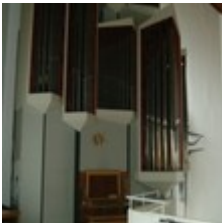

pipeorgan offer - Steinmann 24/II+P

version: Sun, 20 May 2012 11:24:27 +0200. All rights reserved.

For a recent version of this document please refer to the following url:

<http://www.pipeorgans.eu/en/pipeorgans/Steinmann-24-II-P>

General data:

Year of construction:	1984
number of manuals:	2
manuals:	C-g'''
pedal:	C-f'
system:	mechanical
stop action mechanism:	mechanical
Register:	24
height:	800 cm
width:	400 cm
depth:	300 cm