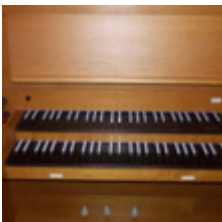

couplers:

normal couplers