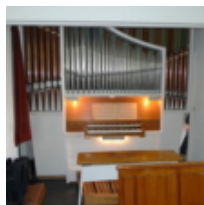

pipeorgan offer - Rensch 5/II+P

version: Sun, 05 Feb 2012 11:35:28 +0100. All rights reserved.

For a recent version of this document please refer to the following url:

<http://www.pipeorgans.eu/en/pfeifenorgeln/Rensch-5-II-P>