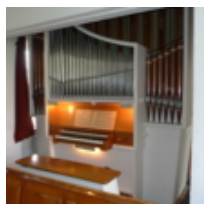

disposition:

Manual 1:
Spillflöte 8'
Blockflöte 4'

Manual 2 (swell):
Lieblich Gedackt 8'
Waldflöte 2'

Pedal:
Subbass 16'

couplers:

normal couplers

remarks:

soft voicing - ideal as house organ
technical condition normal